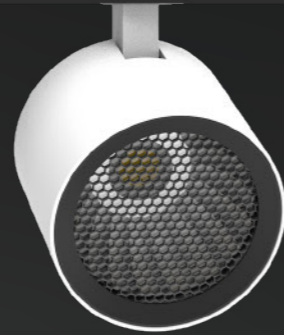

45° cut-off angle to guarantee a comfortable
light environment without glare

Comprehensive Optical Accessories

The newly upgraded track light provides a series of integrated accessories: snoot that alter the lamp's appearance, accessories enhancing anti-glare performance such as honeycomb.

High Luminous Efficiency

High Luminous Efficiency
+
Honeycomb

Deep Anti-Glare

Deep Anti-Glare
+
Honeycomb

Glass

Honeycomb

Low anti-glare shield

High anti-glare shield