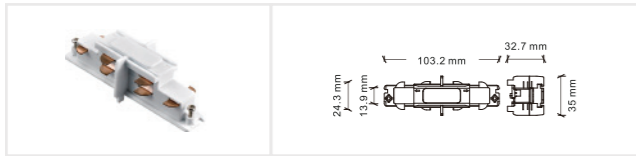

Rated current: 16A
 Maximum load: 3500W
 Input voltage: AC220V

*X*shape power connector
 Model: ECO-0637
 Size: 202*202*32mm
 Colors: White/Black
 Applicable track: Six-wire track ECO-06X0

Soft power connector
 Model: ECO-0639
 Size: 274*32.5*32mm
 Colors: White/Black
 Applicable track: Six-wire track ECO-06X0

Accessory

Left power connector
 Model: ECO-0631L
 Size: 117.5*32.8*35mm
 Colors: White/Black
 Applicable track: Six-wire track ECO-06X0

Right power connector
 Model: ECO-0631R
 Size: 117.5*32.8*35mm
 Colors: White/Black
 Applicable track: Six-wire track ECO-06X0