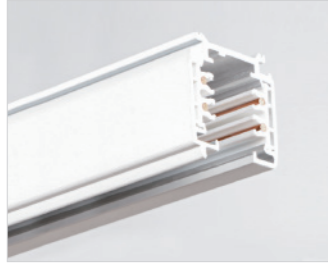

Prismatic
Up to 130LM/W

Grating
Up to 120LM/W

Track

Ceiling / Pendant track

PRO-04X0

Installation: ceiling/pendant
Material: AL6063-T5
Coating: Black/White
Size: L1000/2000/3000*W35.2
*H35.5mm/

Rated current: 16A
Maximum load: 3500W
Input voltage: AC220V