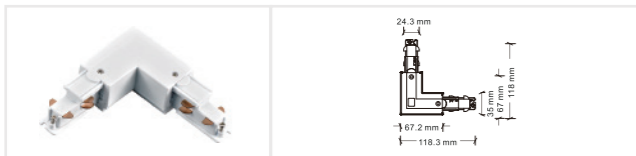

Accessory

Left power connector
 Model: ECO-0631L
 Size: 117.5*32.8*35mm
 Colors: White/Black
 Applicable track: Six-wire track ECO-06X0

Right power connector
 Model: ECO-0631R
 Size: 117.5*32.8*35mm
 Colors: White/Black
 Applicable track: Six-wire track ECO-06X0

*I*shape Mini power connector
 Model: ECO-0633
 Size: 103.2*35*32mm
 Colors: White/Black
 Applicable track: Six-wire track ECO-06X0

*I*shape Mini non-conducting connector
 Model: ECO-0633(A)
 Size: 103.2*35*32mm
 Colors: White/Black
 Applicable track: Six-wire track ECO-06X0

*L*shape left power connector
 Model: ECO-0635L
 Size: 118*118*32mm
 Applicable track: Six-wire track ECO-06X0

*L*shape right power connector
 Model: ECO-0635R
 Size: 118*118*32mm
 Applicable track: Six-wire track ECO-06X0