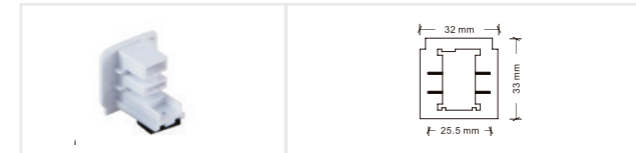

T-shape left power connector
 Model: ECO-0436L1
 Size: 167*99.5*32mm
 Colors: White/Black
 Applicable track: Four-wire track ECO-04X0

T-shape right power connector
 Model: ECO-0436R1
 Size: 167*99.5*32mm
 Colors: White/Black
 Applicable track: Four-wire track ECO-04X0

X-shape power connector
 Model: ECO-0437
 Size: 165.5*165.5*32mm
 Colors: White/Black
 Applicable track: Four-wire track ECO-04X0

Soft power connector
 Model: ECO-0439
 Size: 274*32.5*32mm
 Colors: White/Black
 Applicable track: Four-wire track ECO-04X0

Turnable power connector
 Model: ECO-M435
 Size: 227*32*32mm
 Colors: White/Black
 Applicable track: Four-wire track ECO-04X0

Pendant rod accessory
 Model: ECO-EZ0448
 Size: 2000mm
 Colors: White/Black
 Applicable track: Four-wire track ECO-04X0