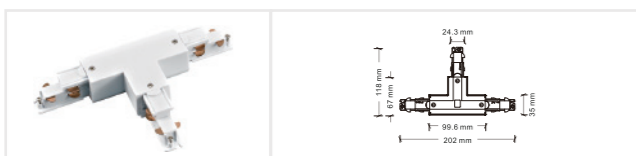

Accessory

Left power connector
 Model: ECO-0631L
 Size: 117.5*32.8*35mm
 Colors: White/Black
 Applicable track: Six-wire track ECO-06X0

Right power connector
 Model: ECO-0631R
 Size: 117.5*32.8*35mm
 Colors: White/Black
 Applicable track: Six-wire track ECO-06X0

*I*shape Mini power connector
 Model: ECO-0633
 Size: 103.2*35*32mm
 Colors: White/Black
 Applicable track: Six-wire track ECO-06X0

*I*shape Mini non-conducting connector
 Model: ECO-0633(A)
 Size: 103.2*35*32mm
 Colors: White/Black
 Applicable track: Six-wire track ECO-06X0

*L*shape left power connector
 Model: ECO-0635L
 Size: 118*118*32mm
 Applicable track: Six-wire track ECO-06X0

*L*shape right power connector
 Model: ECO-0635R
 Size: 118*118*32mm
 Applicable track: Six-wire track ECO-06X0

*T*shape left power connector
 Model: ECO-0636L1
 Size: 202*118*32mm
 Colors: White/Black
 Applicable track: Six-wire track ECO-06X0

*T*shape right power connector
 Model: ECO-0636R1
 Size: 202*118*32mm
 Colors: White/Black
 Applicable track: Six-wire track ECO-06X0