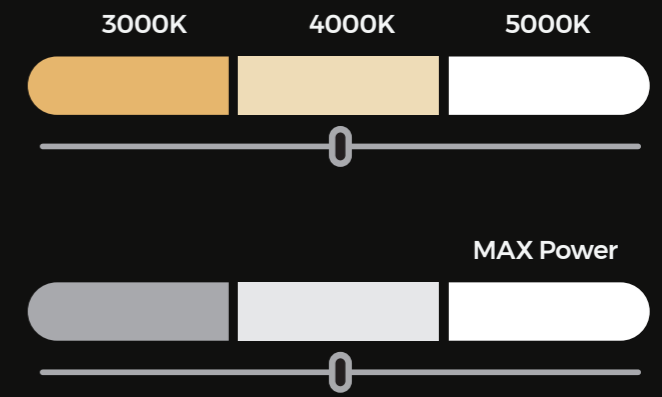

High Luminous Efficiency

High Luminous Efficiency
+
Honeycomb

Deep Anti-Glare

Deep Anti-Glare
+
Honeycomb

Glass

Honeycomb

Low anti-glare shield

High anti-glare shield

The Most Complete & Versatile Family of Lighting Solutions

8° Extremely Narrow Beam Angle, 6 Types Of Power

One Light Adapts To Various Applications

Adjustable with 3 power levels and 3 color temperature levels