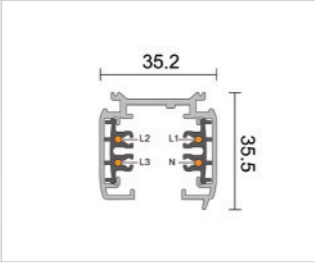

Track

Ceiling / Pendant track