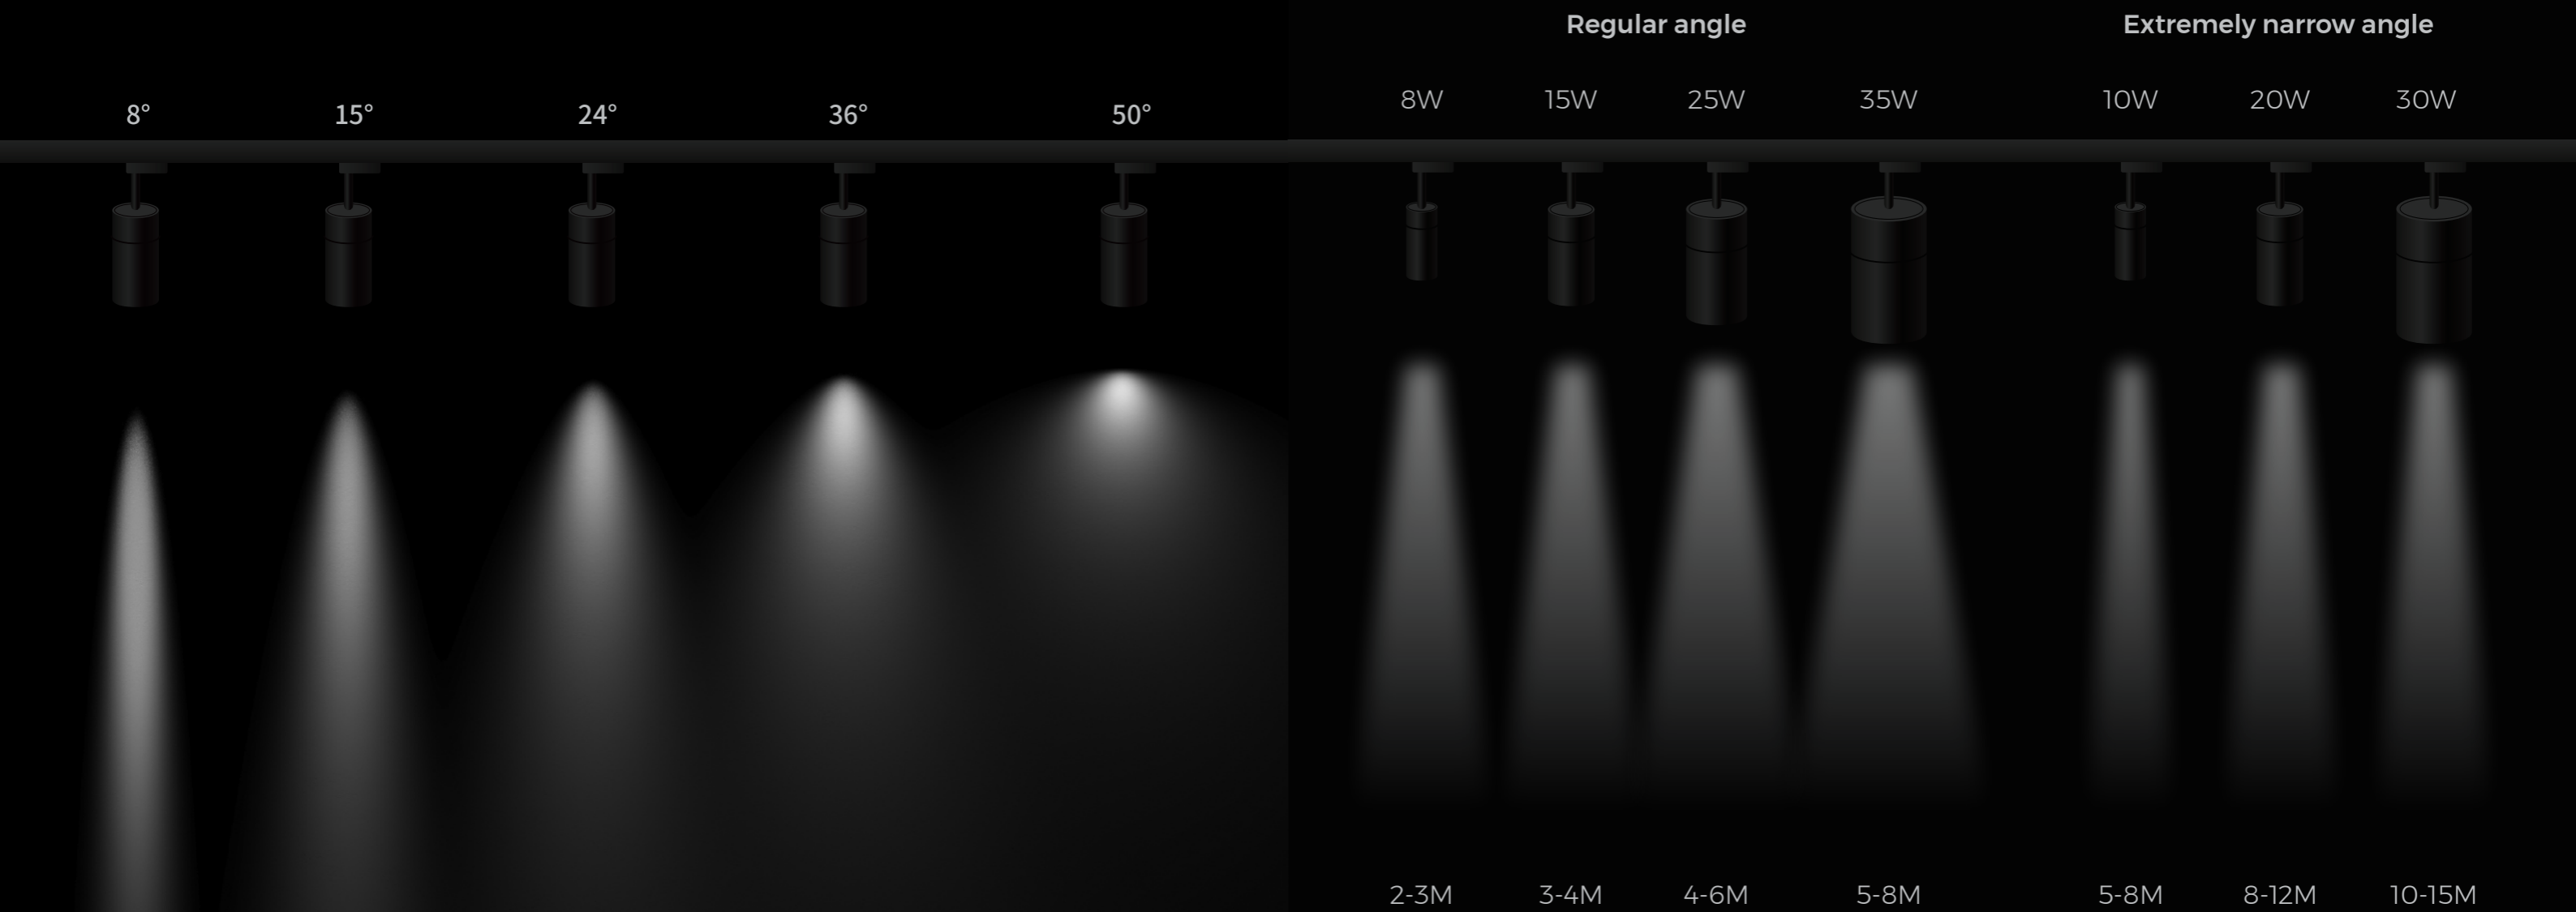

The Most Complete & Versatile Family of Lighting Solutions

8° Extremely Narrow Beam Angle, 6 Types Of Power