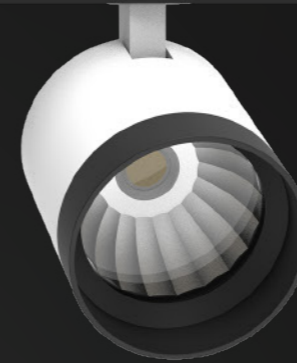

Deep Anti-Glare