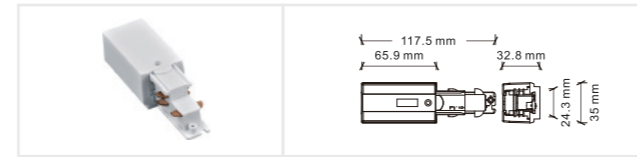

Rated current: 16A
 Maximum load: 3500W
 Input voltage: AC220V

*X*shape power connector
 Model: ECO-0637
 Size: 202*202*32mm
 Colors: White/Black
 Applicable track: Six-wire track ECO-06X0

Soft power connector
 Model: ECO-0639
 Size: 274*32.5*32mm
 Colors: White/Black
 Applicable track: Six-wire track ECO-06X0

Accessory

Left power connector
 Model: ECO-0631L
 Size: 117.5*32.8*35mm
 Colors: White/Black
 Applicable track: Six-wire track ECO-06X0

Right power connector
 Model: ECO-0631R
 Size: 117.5*32.8*35mm
 Colors: White/Black
 Applicable track: Six-wire track ECO-06X0

*I*shape Mini power connector
 Model: ECO-0633
 Size: 103.2*35*32mm
 Colors: White/Black
 Applicable track: Six-wire track ECO-06X0

*I*shape Mini non-conducting connector
 Model: ECO-0633(A)
 Size: 103.2*35*32mm
 Colors: White/Black
 Applicable track: Six-wire track ECO-06X0