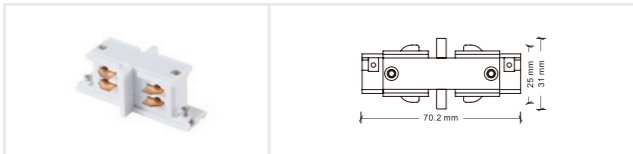

Eco Track (4-wire)

Ceiling / Pendant track

ECO-04X0

Installation: ceiling/pendant
 Material: AL6063-T5
 Coating: Black/White
 Size: L1000/2000/3000*W32.3
 *H32.8mm

Rated current: 16A
 Maximum load: 3500W
 Input voltage: AC220V

Accessory

Left power connector
 Model: ECO-0431L
 Size: 99.5*32.8*32.3mm
 Colors: White/Black
 Applicable track: Four-wire track ECO-04X0

Right power connector
 Model: ECO-0431R
 Size: 99.5*32.8*32.3mm
 Colors: White/Black
 Applicable track: Four-wire track ECO-04X0