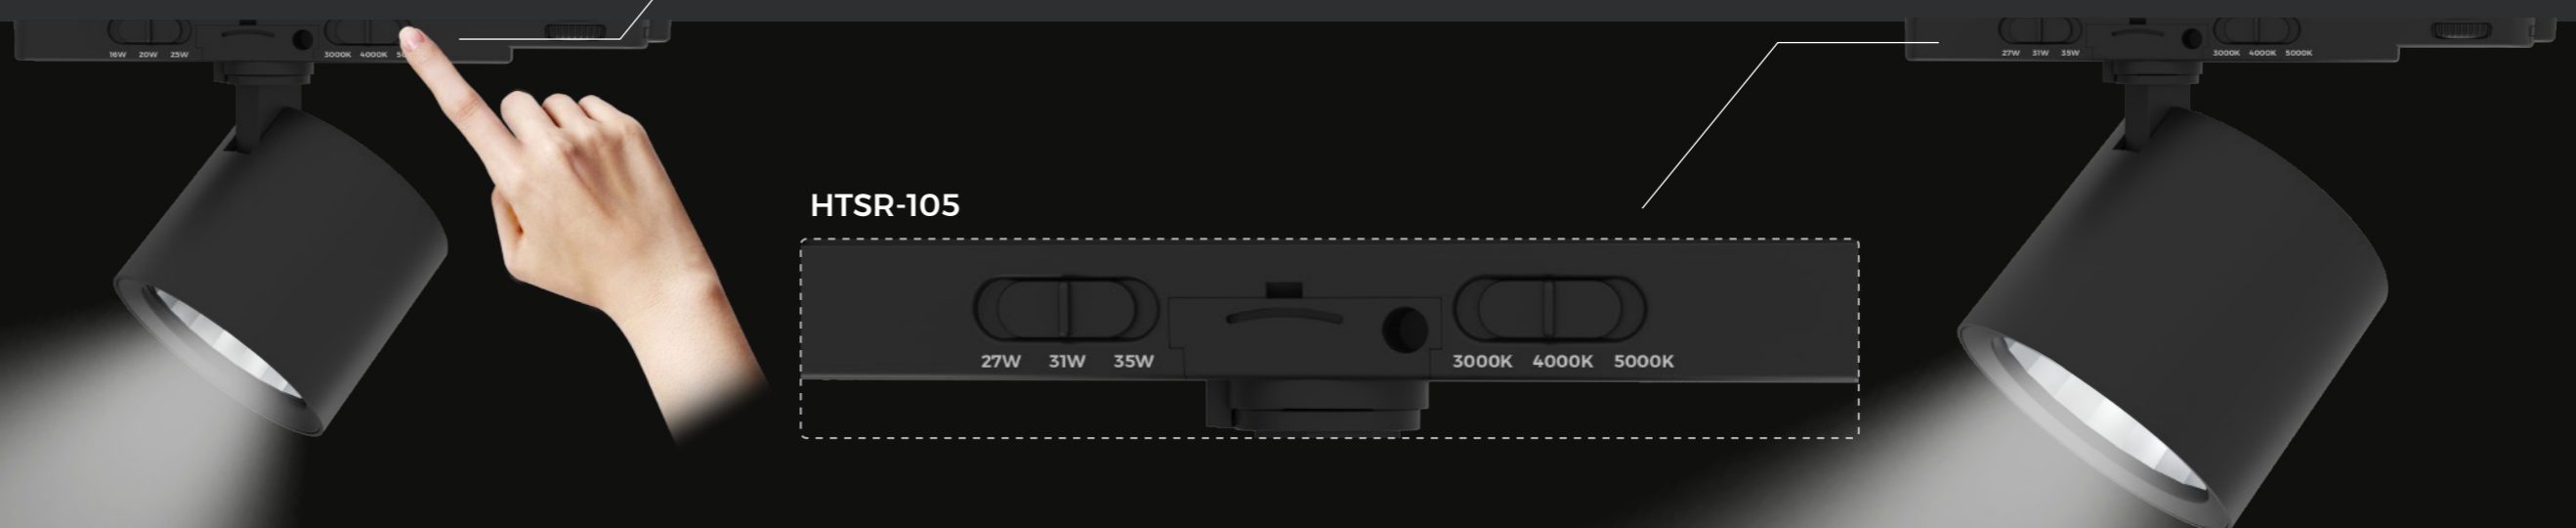

One Light Adapts To Various Applications

Adjustable with 3 power levels and 3 color temperature levels

HTSR-80