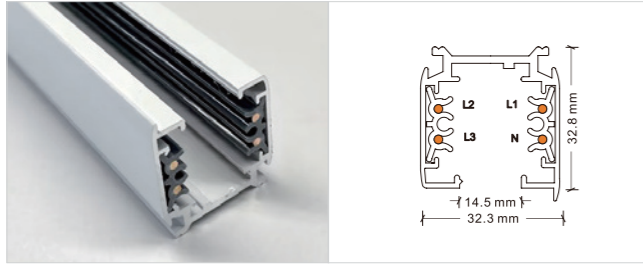

Eco Track (4-wire)

Ceiling / Pendant track

ECO-04X0

Installation: ceiling/pendant
Material: AL6063-T5
Coating: Black/White
Size: L1000/2000/3000*W32.3
*H32.8mm

Rated current: 16A
Maximum load: 3500W
Input voltage: AC220V