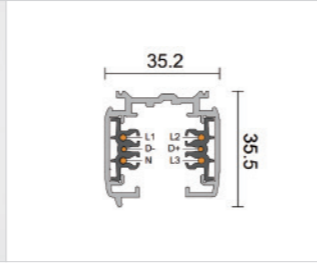

PRO-04X0

Installation: ceiling/pendant
Material: AL6063-T5
Coating: Black/White
Size: L1000/2000/3000*W35.2
*H35.5mm/

Rated current: 16A
Maximum load: 3500W
Input voltage: AC220V