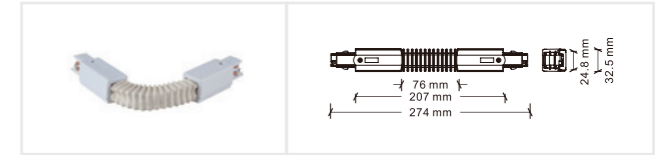

Soft power connector
Model: ECO-0439
Size: 274*32.5*32mm
Colors: White/Black
Applicable track: Four-wire track ECO-04X0