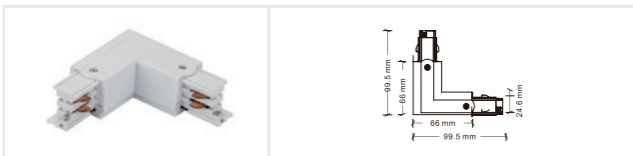

Accessory

Left power connector
 Model: ECO-0431L
 Size: 99.5*32.8*32.3mm
 Colors: White/Black
 Applicable track: Four-wire track ECO-04X0

Right power connector
 Model: ECO-0431R
 Size: 99.5*32.8*32.3mm
 Colors: White/Black
 Applicable track: Four-wire track ECO-04X0

I-shape power connector
 Model: ECO-0433
 Size: 70.2*25*31mm
 Colors: White/Black
 Applicable track: Four-wire track ECO-04X0

I-shape non-conducting connector
 Model: ECO-0433(A)
 Size: 70.2*25*31mm
 Colors: White/Black
 Applicable track: Four-wire track ECO-04X0