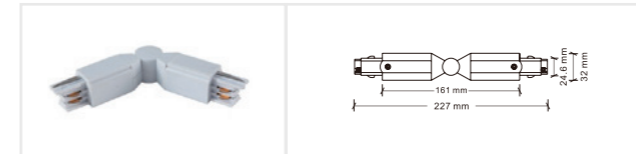

Accessory

Left power connector
 Model: ECO-0431L
 Size: 99.5*32.8*32.3mm
 Colors: White/Black
 Applicable track: Four-wire track ECO-04X0

Right power connector
 Model: ECO-0431R
 Size: 99.5*32.8*32.3mm
 Colors: White/Black
 Applicable track: Four-wire track ECO-04X0

L-shape left power connector
 Model: ECO-0435L
 Size: 99.5*99.5*32mm
 Colors: White/Black
 Applicable track: Four-wire track ECO-04X0

L-shape right power connector
 Model: ECO-0435R
 Size: 99.5*99.5*32mm
 Colors: White/Black
 Applicable track: Four-wire track ECO-04X0

T-shape left power connector
 Model: ECO-0436L1
 Size: 167*99.5*32mm
 Colors: White/Black
 Applicable track: Four-wire track ECO-04X0

T-shape right power connector
 Model: ECO-0436R1
 Size: 167*99.5*32mm
 Colors: White/Black
 Applicable track: Four-wire track ECO-04X0

X-shape power connector
 Model: ECO-0437
 Size: 165.5*165.5*32mm
 Colors: White/Black
 Applicable track: Four-wire track ECO-04X0

Soft power connector
 Model: ECO-0439
 Size: 274*32.5*32mm
 Colors: White/Black
 Applicable track: Four-wire track ECO-04X0