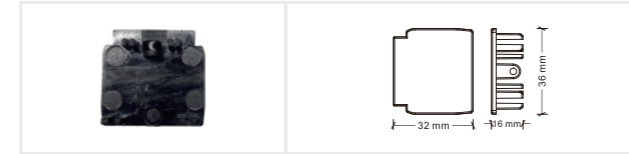

Accessory

Left power connector
 Model: ECO-0631L
 Size: 117.5*32.8*35mm
 Colors: White/Black
 Applicable track: Six-wire track ECO-06X0

Right power connector
 Model: ECO-0631R
 Size: 117.5*32.8*35mm
 Colors: White/Black
 Applicable track: Six-wire track ECO-06X0

*I*shape Mini power connector
 Model: ECO-0633
 Size: 103.2*35*32mm
 Colors: White/Black
 Applicable track: Six-wire track ECO-06X0

*I*shape Mini non-conducting connector
 Model: ECO-0633(A)
 Size: 103.2*35*32mm
 Colors: White/Black
 Applicable track: Six-wire track ECO-06X0

*L*shape left power connector
 Model: ECO-0635L
 Size: 118*118*32mm
 Applicable track: Six-wire track ECO-06X0

*L*shape right power connector
 Model: ECO-0635R
 Size: 118*118*32mm
 Applicable track: Six-wire track ECO-06X0

*T*shape left power connector
 Model: ECO-0636L1
 Size: 202*118*32mm
 Colors: White/Black
 Applicable track: Six-wire track ECO-06X0

*T*shape right power connector
 Model: ECO-0636R1
 Size: 202*118*32mm
 Colors: White/Black
 Applicable track: Six-wire track ECO-06X0