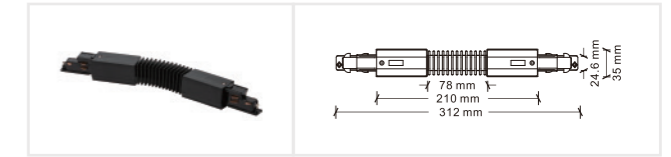

Soft power connector
Model: ECO-0639
Size: 274*32.5*32mm
Colors: White/Black
Applicable track: Six-wire track ECO-06X0