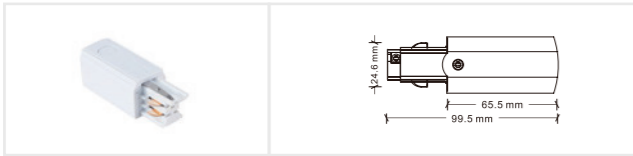

Eco Track (4-wire)

Ceiling / Pendant track

ECO-04X0

Installation: ceiling/pendant
 Material: AL6063-T5
 Coating: Black/White
 Size: L1000/2000/3000*W32.3
 *H32.8mm

Rated current: 16A
 Maximum load: 3500W
 Input voltage: AC220V

Accessory

Left power connector
 Model: ECO-0431L
 Size: 99.5*32.8*32.3mm
 Colors: White/Black
 Applicable track: Four-wire track ECO-04X0

Right power connector
 Model: ECO-0431R
 Size: 99.5*32.8*32.3mm
 Colors: White/Black
 Applicable track: Four-wire track ECO-04X0