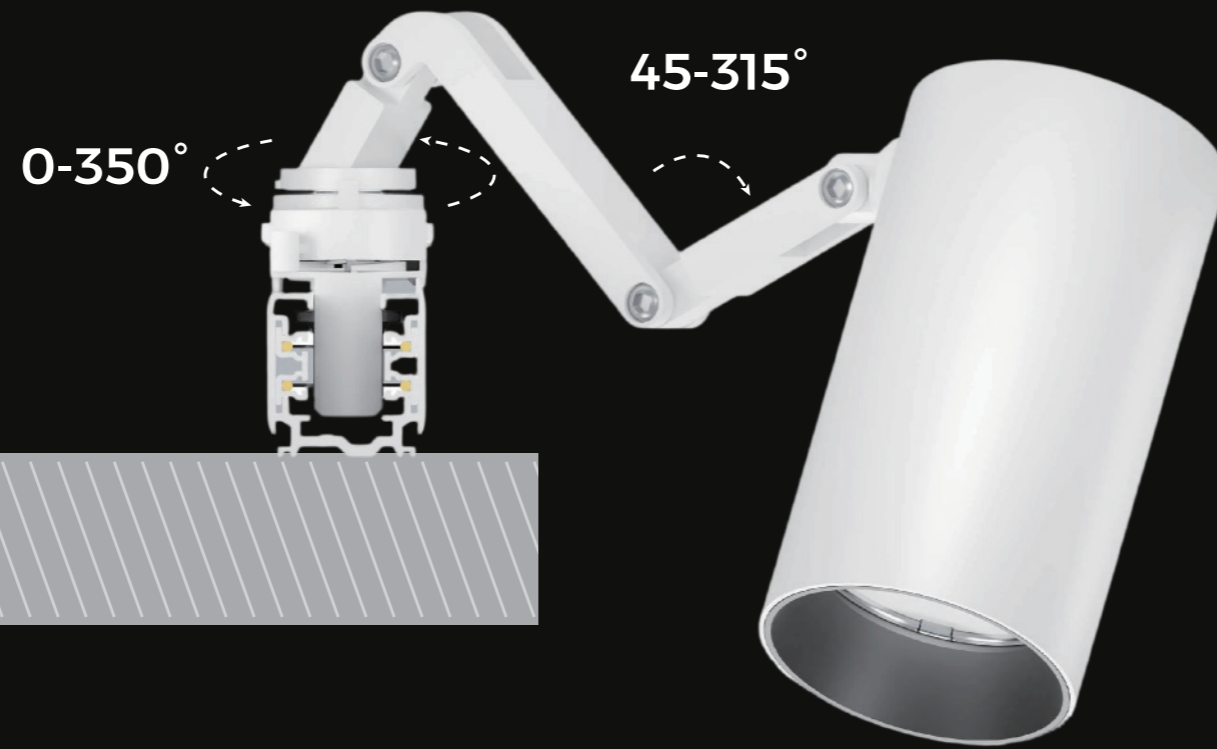

Concealed Track-Subtle & Aesthetic
Adjustable Swing Angle - Flexible Light Control