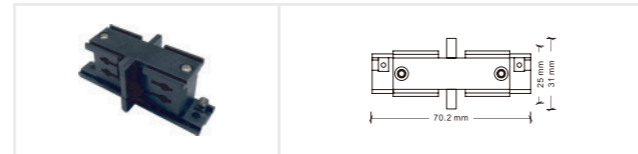

Accessory

Left power connector
 Model: ECO-0431L
 Size: 99.5*32.8*32.3mm
 Colors: White/Black
 Applicable track: Four-wire track ECO-04X0

Right power connector
 Model: ECO-0431R
 Size: 99.5*32.8*32.3mm
 Colors: White/Black
 Applicable track: Four-wire track ECO-04X0

I-shape power connector
 Model: ECO-0433
 Size: 70.2*25*31mm
 Colors: White/Black
 Applicable track: Four-wire track ECO-04X0

I-shape non-conducting connector
 Model: ECO-0433(A)
 Size: 70.2*25*31mm
 Colors: White/Black
 Applicable track: Four-wire track ECO-04X0