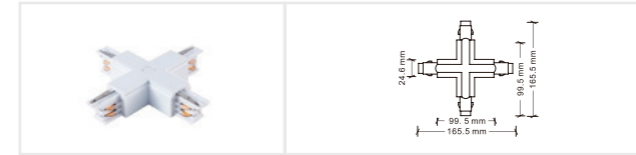

Accessory

Left power connector
 Model: ECO-0431L
 Size: 99.5*32.8*32.3mm
 Colors: White/Black
 Applicable track: Four-wire track ECO-04X0

Right power connector
 Model: ECO-0431R
 Size: 99.5*32.8*32.3mm
 Colors: White/Black
 Applicable track: Four-wire track ECO-04X0

I-shape power connector
 Model: ECO-0433
 Size: 70.2*25*31mm
 Colors: White/Black
 Applicable track: Four-wire track ECO-04X0

I-shape non-conducting connector
 Model: ECO-0433(A)
 Size: 70.2*25*31mm
 Colors: White/Black
 Applicable track: Four-wire track ECO-04X0

L-shape left power connector
 Model: ECO-0435L
 Size: 99.5*99.5*32mm
 Colors: White/Black
 Applicable track: Four-wire track ECO-04X0

L-shape right power connector
 Model: ECO-0435R
 Size: 99.5*99.5*32mm
 Colors: White/Black
 Applicable track: Four-wire track ECO-04X0

T-shape left power connector
 Model: ECO-0436L1
 Size: 167*99.5*32mm
 Colors: White/Black
 Applicable track: Four-wire track ECO-04X0

T-shape right power connector
 Model: ECO-0436R1
 Size: 167*99.5*32mm
 Colors: White/Black
 Applicable track: Four-wire track ECO-04X0