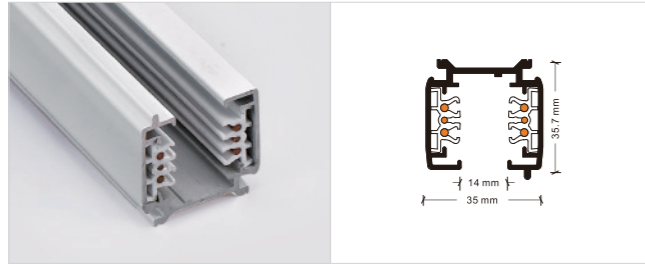

X-shape power connector
 Model: ECO-0437
 Size: 165.5*165.5*32mm
 Colors: White/Black
 Applicable track: Four-wire track ECO-04X0

Soft power connector
 Model: ECO-0439
 Size: 274*32.5*32mm
 Colors: White/Black
 Applicable track: Four-wire track ECO-04X0

Turnable power connector
 Model: ECO-M435
 Size: 227*32*32mm
 Colors: White/Black
 Applicable track: Four-wire track ECO-04X0

Pendant rod accessory
 Model: ECO-EZ0448
 Size: 2000mm
 Colors: White/Black
 Applicable track: Four-wire track ECO-04X0

End cap
 Model: ECO-0432
 Size: 25.5*33*32mm
 Colors: White/Black
 Applicable track: Four-wire track ECO-04X0

Eco Track (6-wire)

Ceiling / Pendant track

ECO-06X0

Installation: ceiling/pendant
 Material: AL6063-T5
 Coating: Black/White
 Size: L1000/2000/3000*W35
 *H35.7mm