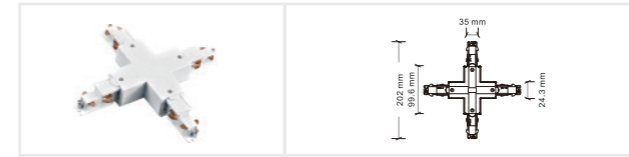

Turnable power connector
 Model: ECO-M435
 Size: 227*32*32mm
 Colors: White/Black
 Applicable track: Four-wire track ECO-04X0

Pendant rod accessory
 Model: ECO-EZ0448
 Size: 2000mm
 Colors: White/Black
 Applicable track: Four-wire track ECO-04X0

End cap
 Model: ECO-0432
 Size: 25.5*33*32mm
 Colors: White/Black
 Applicable track: Four-wire track ECO-04X0

Eco Track (6-wire)

Ceiling / Pendant track

ECO-06X0

Installation: ceiling/pendant
 Material: AL6063-T5
 Coating: Black/White
 Size: L1000/2000/3000*W35
 *H35.7mm

Rated current: 16A
 Maximum load: 3500W
 Input voltage: AC220V

*X*shape power connector
 Model: ECO-0637
 Size: 202*202*32mm
 Colors: White/Black
 Applicable track: Six-wire track ECO-06X0

Soft power connector
 Model: ECO-0639
 Size: 274*32.5*32mm
 Colors: White/Black
 Applicable track: Six-wire track ECO-06X0

Accessory

Left power connector
 Model: ECO-0631L
 Size: 117.5*32.8*35mm
 Colors: White/Black
 Applicable track: Six-wire track ECO-06X0

Right power connector
 Model: ECO-0631R
 Size: 117.5*32.8*35mm
 Colors: White/Black
 Applicable track: Six-wire track ECO-06X0