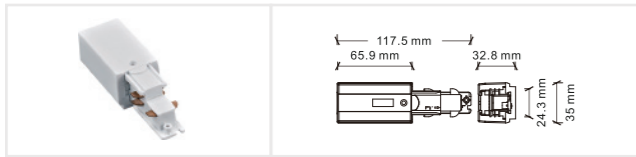

Rated current: 16A
 Maximum load: 3500W
 Input voltage: AC220V

*X*shape power connector
 Model: ECO-0637
 Size: 202*202*32mm
 Colors: White/Black
 Applicable track: Six-wire track ECO-06X0

Soft power connector
 Model: ECO-0639
 Size: 274*32.5*32mm
 Colors: White/Black
 Applicable track: Six-wire track ECO-06X0

Accessory

Left power connector
 Model: ECO-0631L
 Size: 117.5*32.8*35mm
 Colors: White/Black
 Applicable track: Six-wire track ECO-06X0

Right power connector
 Model: ECO-0631R
 Size: 117.5*32.8*35mm
 Colors: White/Black
 Applicable track: Six-wire track ECO-06X0