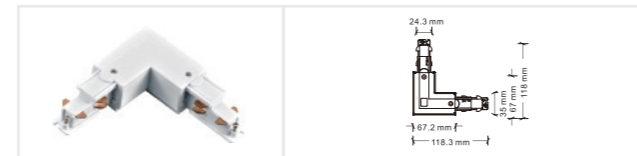

Accessory

Left power connector
 Model: ECO-0631L
 Size: 117.5*32.8*35mm
 Colors: White/Black
 Applicable track: Six-wire track ECO-06X0

Right power connector
 Model: ECO-0631R
 Size: 117.5*32.8*35mm
 Colors: White/Black
 Applicable track: Six-wire track ECO-06X0

*I*shape Mini power connector
 Model: ECO-0633
 Size: 103.2*35*32mm
 Colors: White/Black
 Applicable track: Six-wire track ECO-06X0

*I*shape Mini non-conducting connector
 Model: ECO-0633(A)
 Size: 103.2*35*32mm
 Colors: White/Black
 Applicable track: Six-wire track ECO-06X0

*L*shape left power connector
 Model: ECO-0635L
 Size: 118*118*32mm
 Applicable track: Six-wire track ECO-06X0

*L*shape right power connector
 Model: ECO-0635R
 Size: 118*118*32mm
 Applicable track: Six-wire track ECO-06X0