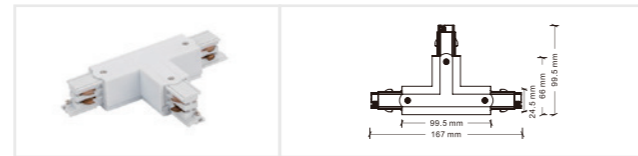

T-shape right power connector
Model: ECO-0436R1
Size: 167*99.5*32mm
Colors: White/Black
Applicable track: Four-wire track ECO-04X0