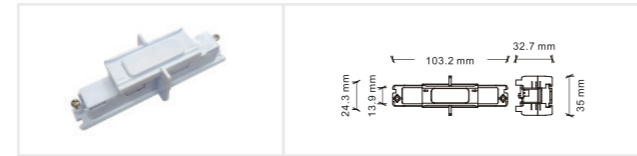

Accessory

Left power connector
 Model: ECO-0631L
 Size: 117.5*32.8*35mm
 Colors: White/Black
 Applicable track: Six-wire track ECO-06X0

Right power connector
 Model: ECO-0631R
 Size: 117.5*32.8*35mm
 Colors: White/Black
 Applicable track: Six-wire track ECO-06X0

*I*shape Mini power connector
 Model: ECO-0633
 Size: 103.2*35*32mm
 Colors: White/Black
 Applicable track: Six-wire track ECO-06X0

*I*shape Mini non-conducting connector
 Model: ECO-0633(A)
 Size: 103.2*35*32mm
 Colors: White/Black
 Applicable track: Six-wire track ECO-06X0

*L*shape left power connector
 Model: ECO-0635L
 Size: 118*118*32mm
 Applicable track: Six-wire track ECO-06X0

*L*shape right power connector
 Model: ECO-0635R
 Size: 118*118*32mm
 Applicable track: Six-wire track ECO-06X0