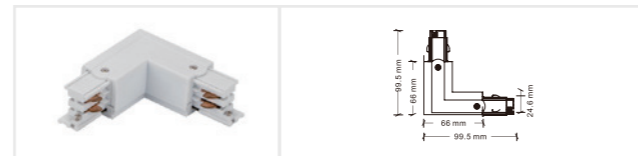

L-shape right power connector
Model: ECO-0435R
Size: 99.5*99.5*32mm
Colors: White/Black
Applicable track: Four-wire track ECO-04X0