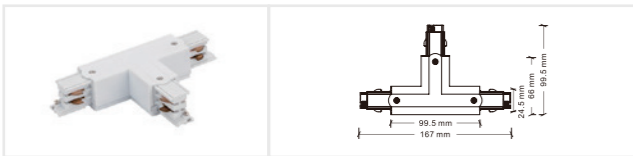

Accessory

Left power connector
 Model: ECO-0431L
 Size: 99.5*32.8*32.3mm
 Colors: White/Black
 Applicable track: Four-wire track ECO-04X0

Right power connector
 Model: ECO-0431R
 Size: 99.5*32.8*32.3mm
 Colors: White/Black
 Applicable track: Four-wire track ECO-04X0

I-shape power connector
 Model: ECO-0433
 Size: 70.2*25*31mm
 Colors: White/Black
 Applicable track: Four-wire track ECO-04X0

I-shape non-conducting connector
 Model: ECO-0433(A)
 Size: 70.2*25*31mm
 Colors: White/Black
 Applicable track: Four-wire track ECO-04X0

L-shape left power connector
 Model: ECO-0435L
 Size: 99.5*99.5*32mm
 Colors: White/Black
 Applicable track: Four-wire track ECO-04X0

L-shape right power connector
 Model: ECO-0435R
 Size: 99.5*99.5*32mm
 Colors: White/Black
 Applicable track: Four-wire track ECO-04X0